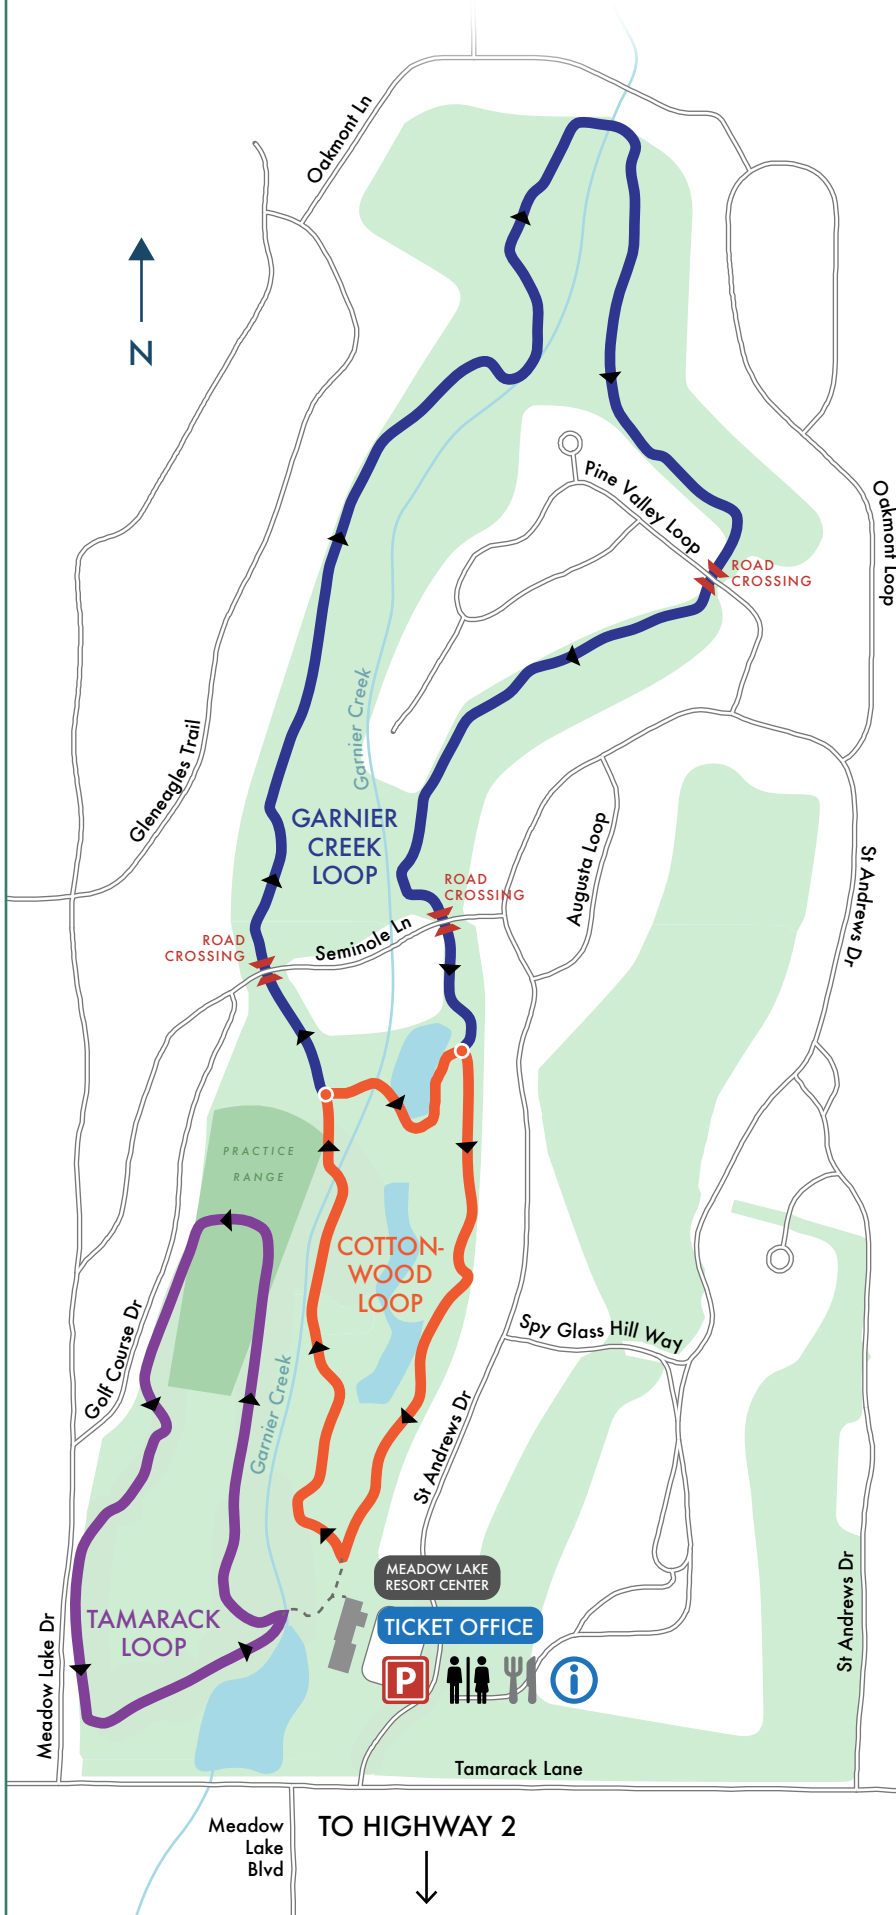

# MEADOW LAKE NORDIC TRAILS

Operated by Glacier Nordic Club, Inc.  
a 501 (c)3 non-profit  
[glacienordicclub.com](http://glacienordicclub.com)

A pass or Glacier Nordic Club membership is required to ski this course

Passes and memberships available for purchase at the Meadow Lake Resort Center

### TRAILS

**TAMARACK LOOP** 1.2 km

● Easy

**COTTONWOOD LOOP** 1.3 km

● Easy

**GARNIER CREEK LOOP** 3.5 km

● Easy

DISTANCES ARE APPROXIMATE

**Meadow Lake**  
RESORT